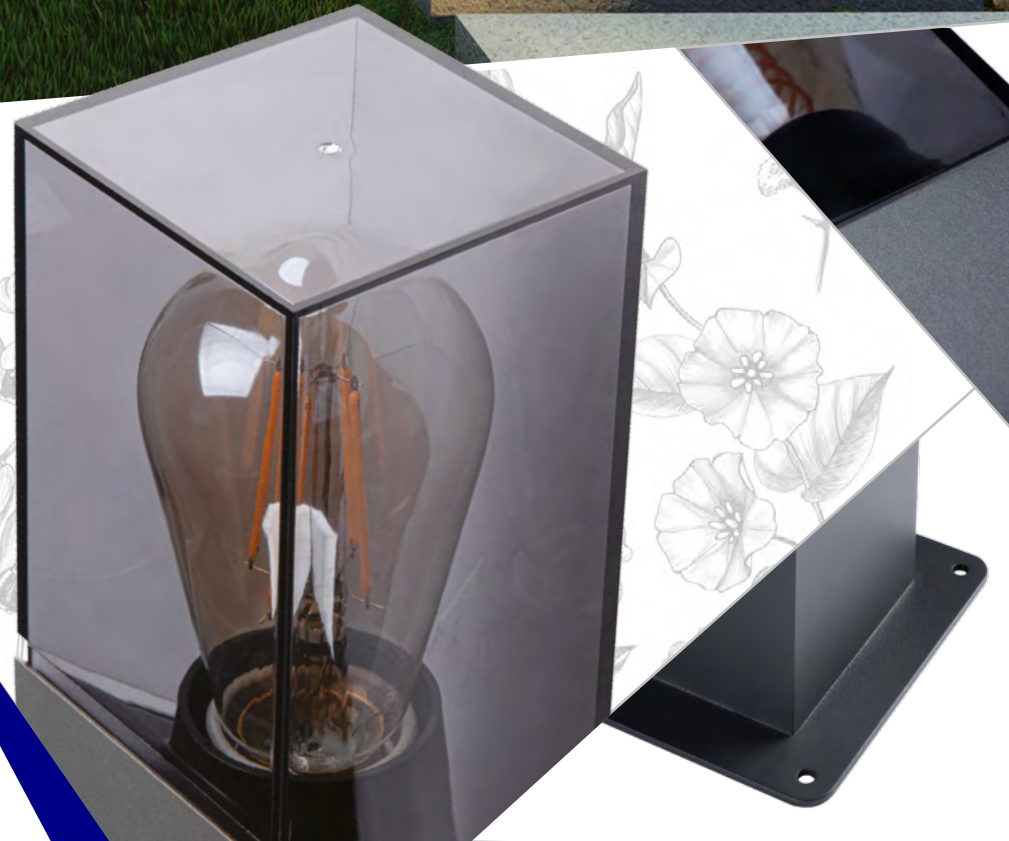

Kanlux

GARDEN LUMINARY
WITH REPLACEABLE LIGHT SOURCE

Kanlux LAVEN

max
10W

E27*

44

Aluminum
alloy

36548
LAVEN EL 25 GR