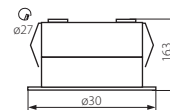

LED SMD

IP65

IMBER

Akzentgebende LED-Punktleuchte
Spot LED light
Spot ponctuel LED

IMBER LED

- 12V DC
- IP65
- 1
- 105
- 40
- 30000
- ≥20000
- 8cm
- EAC
- CE

Kanlux

IMBER LED NW	23520	4000
IMBER LED CW	23521	6500