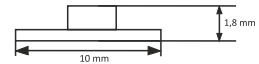

TAŚMY LED 12V | SMD 5050 - 300

LED STRIPS 12V | SMD 5050 - 300 | IP 33

PREMIUM

Folder	Barcode	IP	W	V	Temp	Beam	Beam	Beam	Beam	Beam	Beam	Beam	Beam	Beam
LS5300WW_5050-G_WB_EX	5908293906489	33	48W (9,6W/m)	12V DC	3000 - 3300K	120°	5	10	5400lm	300 X 5050 (30xLED/m)	-10/+30	30000		
LS5300NW_5050-G_WB_EX	5908293913371	33	48W (9,6W/m)	12V DC	4000 - 4500K	120°	5	10	5550lm	300 X 5050 (30xLED/m)	-10/+30	30000		
LS5300W_5050-G_WB_EX	5908293906472	33	48W (9,6W/m)	12V DC	6000 - 6500K	120°	5	10	5700lm	300 X 5050 (30xLED/m)	-10/+30	30000		

TAŚMY LED 12V | SMD 5050 - 300

LED STRIPS 12V | SMD 5050 - 300 | IP 65

PREMIUM

Folder	Barcode	IP	W	V	Temp	Beam	Beam	Beam	Beam	Beam	Beam	Beam	Beam
LS5300WW_5050_WB_EX	5908293906502	65	48W (9,6W/m)	12V DC	3000 - 3300K	120°	5	10	5400lm	300 X 5050 (60xLED/m)	-10/+30	30000	
LS5300NW_5050_WB_EX	5908293907141	65	48W (9,6W/m)	12V DC	4000 - 4500K	120°	5	10	5550lm	300 X 5050 (60xLED/m)	-10/+30	30000	
LS5300W_5050_WB_EX	5908293906496	65	48W (9,6W/m)	12V DC	6000 - 6500K	120°	5	10	5700lm	300 X 5050 (60xLED/m)	-10/+30	30000	