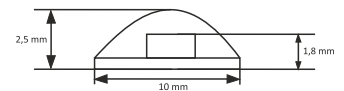

TAŚMY LED 12V | SMD 5050 - 300

LED STRIPS 12V | SMD 5050 - 300 | IP 33

PREMIUM

Folder	Barcode	IP	W	V	Temp	Beam	Beam	Beam	Beam	Beam	Beam	Beam	Beam	Beam
LS5300WW_5050-G_WB_EX	5908293906489	33	48W (9,6W/m)	12V DC	3000 - 3300K	120°	5	10	5400lm	300 X 5050 (30xLED/m)	-10/+30	30000		
LS5300NW_5050-G_WB_EX	5908293913371	33	48W (9,6W/m)	12V DC	4000 - 4500K	120°	5	10	5550lm	300 X 5050 (30xLED/m)	-10/+30	30000		
LS5300W_5050-G_WB_EX	5908293906472	33	48W (9,6W/m)	12V DC	6000 - 6500K	120°	5	10	5700lm	300 X 5050 (30xLED/m)	-10/+30	30000		

TAŚMY LED 12V | SMD 5050 - 300

LED STRIPS 12V | SMD 5050 - 300 | IP 65

PREMIUM

Folder	Barcode	IP	W	V	Temp	Beam	Beam	Beam	Beam	Beam	Beam	Beam	Beam
LS5300WW_5050_WB_EX	5908293906502	65	48W (9,6W/m)	12V DC	3000 - 3300K	120°	5	10	5400lm	300 X 5050 (60xLED/m)	-10/+30	30000	
LS5300NW_5050_WB_EX	5908293907141	65	48W (9,6W/m)	12V DC	4000 - 4500K	120°	5	10	5550lm	300 X 5050 (60xLED/m)	-10/+30	30000	
LS5300W_5050_WB_EX	5908293906496	65	48W (9,6W/m)	12V DC	6000 - 6500K	120°	5	10	5700lm	300 X 5050 (60xLED/m)	-10/+30	30000	